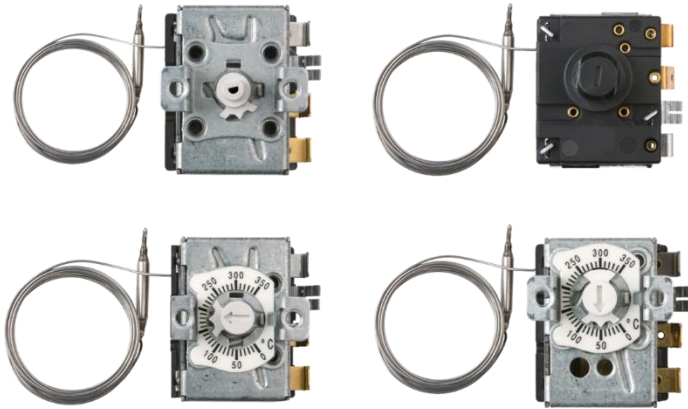

CYCLIC TIMERS

DIN RAIL MOUNTING CHANNELS

DIODES

FUSES

HEAT SINKS

HOLDERS

ISOLATORS

LED LAMPS

MCB

MOV-VARISTORS

POTENTIOMETERS

PVC INSULATED FR GRADE CABLE

RCCB

SOLID STATE RELAYS

SWITCHES

TB END PLATES

TERMINALS

THERMOSTATS

THYRISTORS

THYRISTOR CONTROLLERS

VARIACS